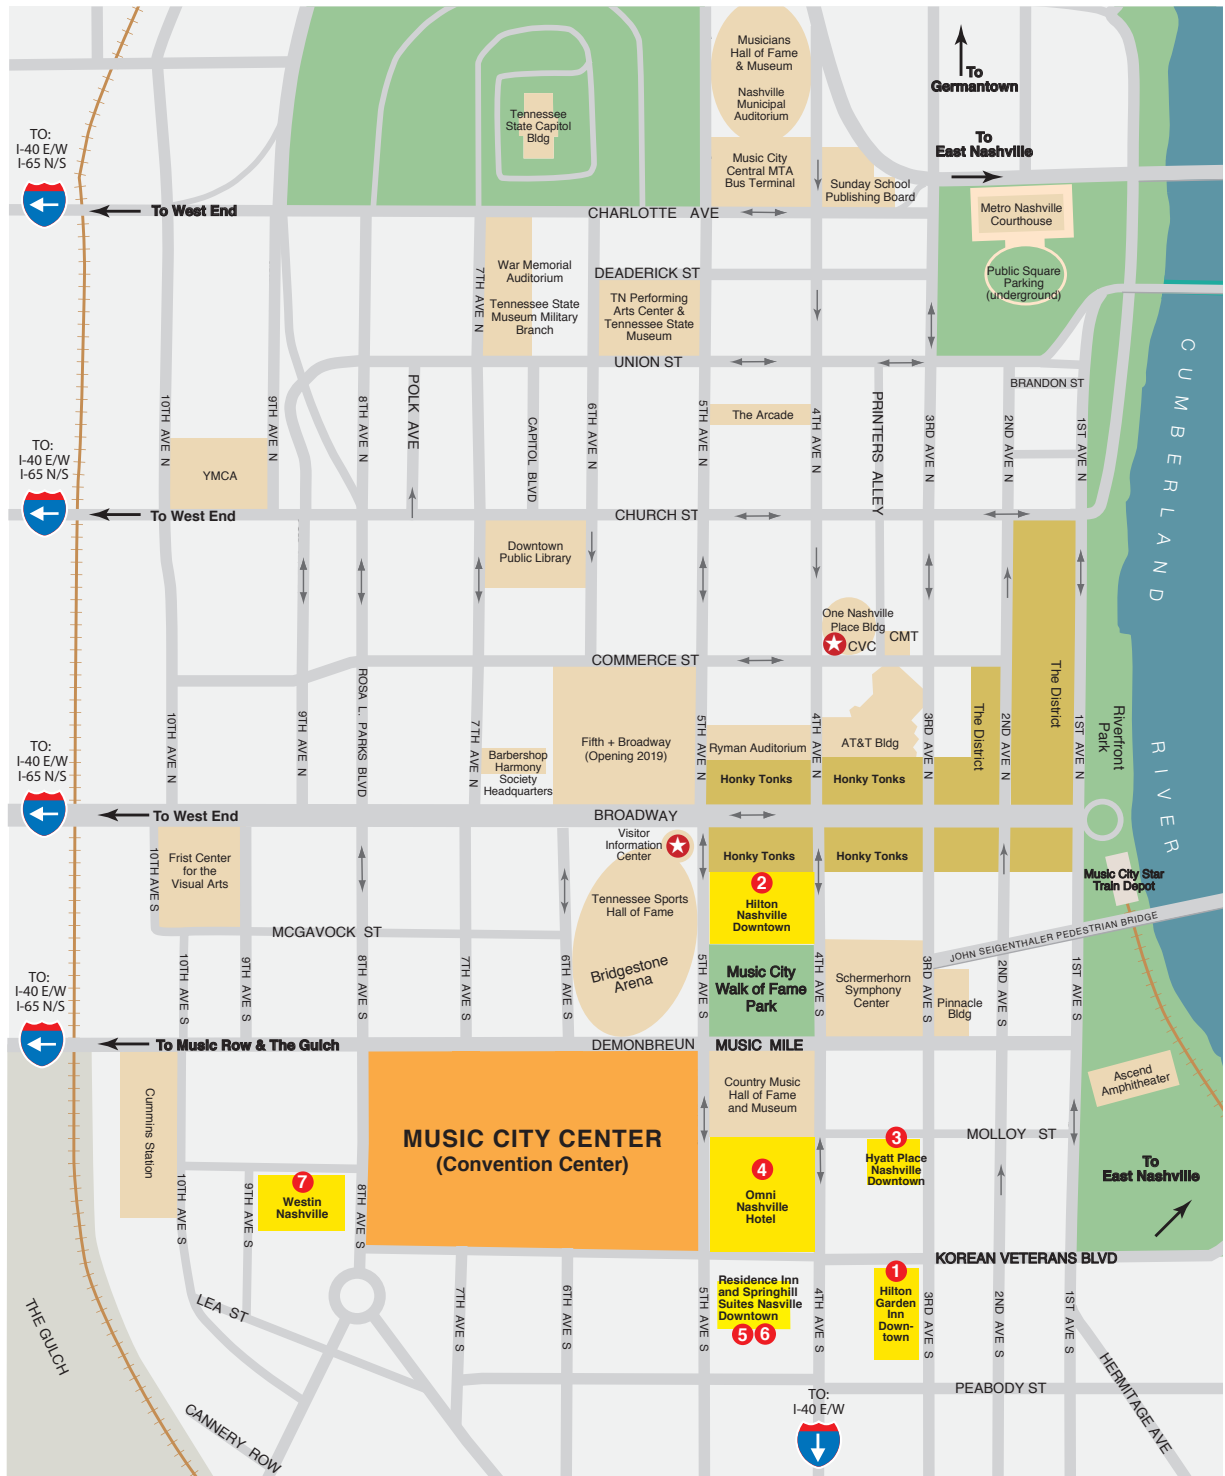

WELCOME TO MUSIC CITY!

OFFICIAL HOTEL MAP

DOWNTOWN NASHVILLE

1. **Hilton Garden Inn Nashville Downtown**
(2 blocks)
2. **Hilton Nashville Downtown**
(1 block)
3. **Hyatt Place Nashville Downtown**
(2 blocks)
4. **Omni Nashville Hotel**
(Adjacent)
5. **Residence Inn Downtown Nashville**
(1 block)
6. **SpringHill Suites Downtown Nashville**
(1 block)
7. **Westin Nashville**
(Adjacent)

*Note that distances are in relation to the Music City Center.